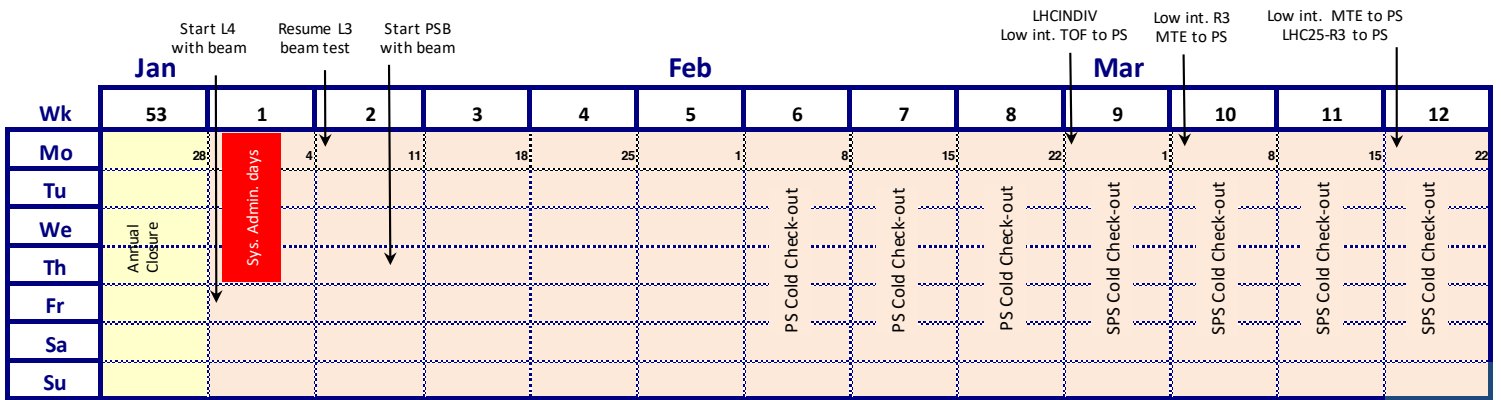

Injector Accelerator Schedule 2021

Approved by Research Board on 02.12.2020

- Injector Complex MD Block (dedicated)
- Injectors Technical Stop
- Protons physics
- LHC beam test period
- Special Run
- HiRadMat Run
- AWAKE Run
- LIU parallel MD
- Pb ion commissioning
- Special interventions/stops
- CERN Official Holidays
- Controls system interventions
- SPS MD block (parallel)
- YETS & HWC 2021