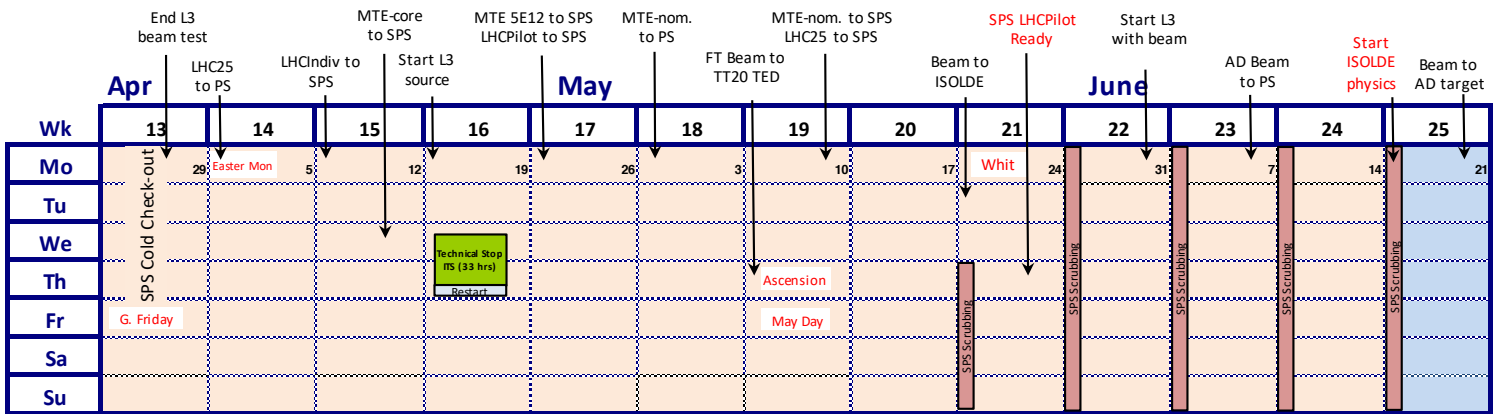

Injector Accelerator Schedule 2021

Approved by Research Board on 02.12.2020

- Injector Complex MD Block (dedicated)
- Injectors Technical Stop
- Protons physics
- LHC beam test period
- Special Run
- HiRadMat Run
- AWAKE Run
- LIU parallel MD
- Pb ion commissioning
- Special interventions/stops
- CERN Official Holidays
- Controls system interventions
- SPS MD block (parallel)
- YETS & HWC 2021