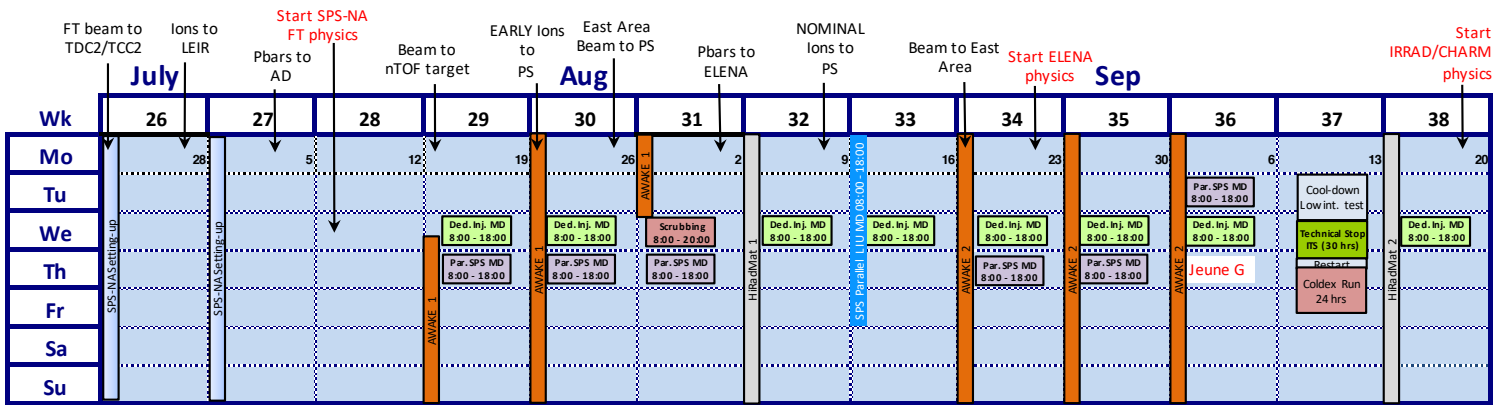

Injector Accelerator Schedule 2021

Approved by Research Board on 02.12.2020

- Injector Complex MD Block (dedicated)
- Injectors Technical Stop
- Protons physics
- LHC beam test period
- Special Run
- HiRadMat Run
- AWAKE Run
- LIU parallel MD
- Pb ion commissioning
- Special interventions/stops
- CERN Official Holidays
- Controls system interventions
- SPS MD block (parallel)
- YETS & HWC 2021