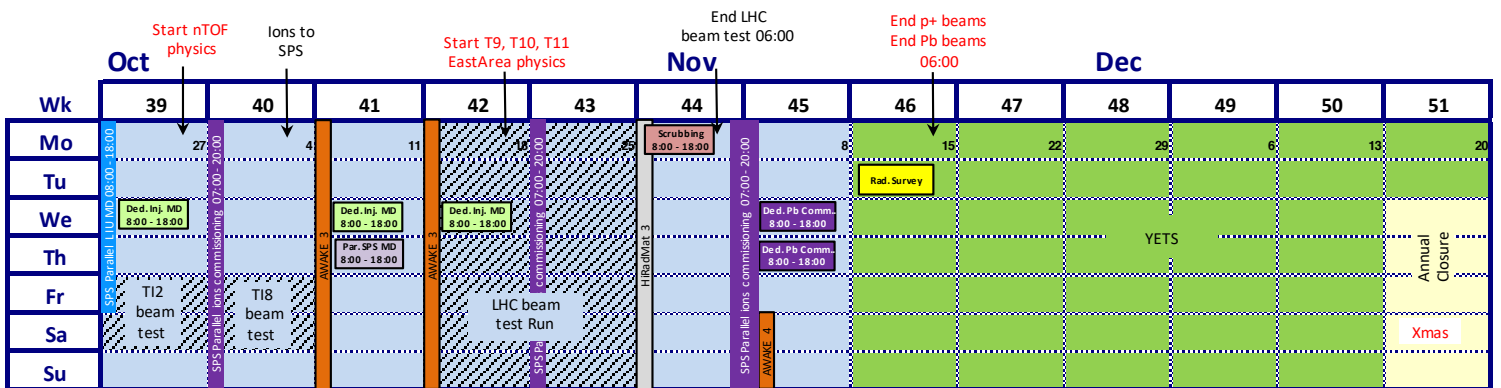

Injector Accelerator Schedule 2021

Approved by Research Board on 02.12.2020

- Injector Complex MD Block (dedicated)
- Injectors Technical Stop
- Protons physics
- LHC beam test period
- Special Run
- HiRadMat Run
- AWAKE Run
- LIU parallel MD
- Pb ion commissioning
- Special interventions/stops
- CERN Official Holidays
- Controls system interventions
- SPS MD block (parallel)
- YETS & HWC 2021